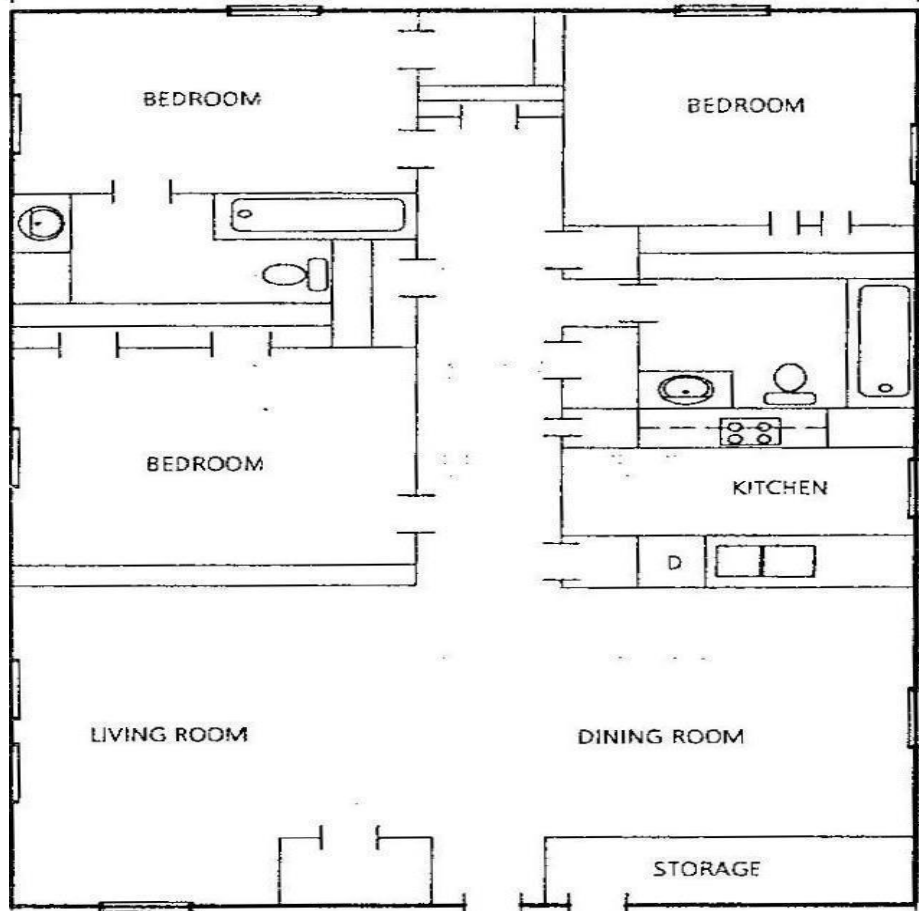

Delplaza Apartments

3 BEDROOM 2 BATH

1211 SQUARE FEET

*Located Off Airline Highway
by Woman's Hospital*

Floor Plans Include:

Washer/Dryer Connections; Monthly Pest Control; All major appliances

Contact Garry Lewis Properties at (225) 930-9996 or email us at glprops@bellsouth.net