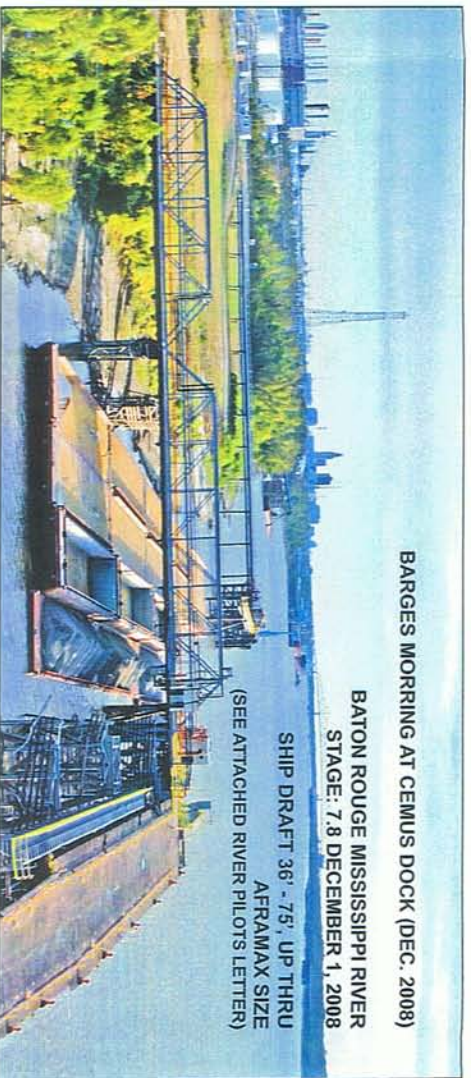

Available for Lease

Baton Rouge, LA Mile Marker 234 at old Mississippi River Bridge Baton Rouge Side

Approx. 50 Acres

BARGES MORNING AT CEMUS DOCK (DEC. 2008)

BATON ROUGE MISSISSIPPI RIVER
STAGE: 7.8 DECEMBER 1, 2008

SHIP DRAFT 36' - 75', UP THRU
AFRAMAX SIZE
(SEE ATTACHED RIVER PILOTS LETTER)