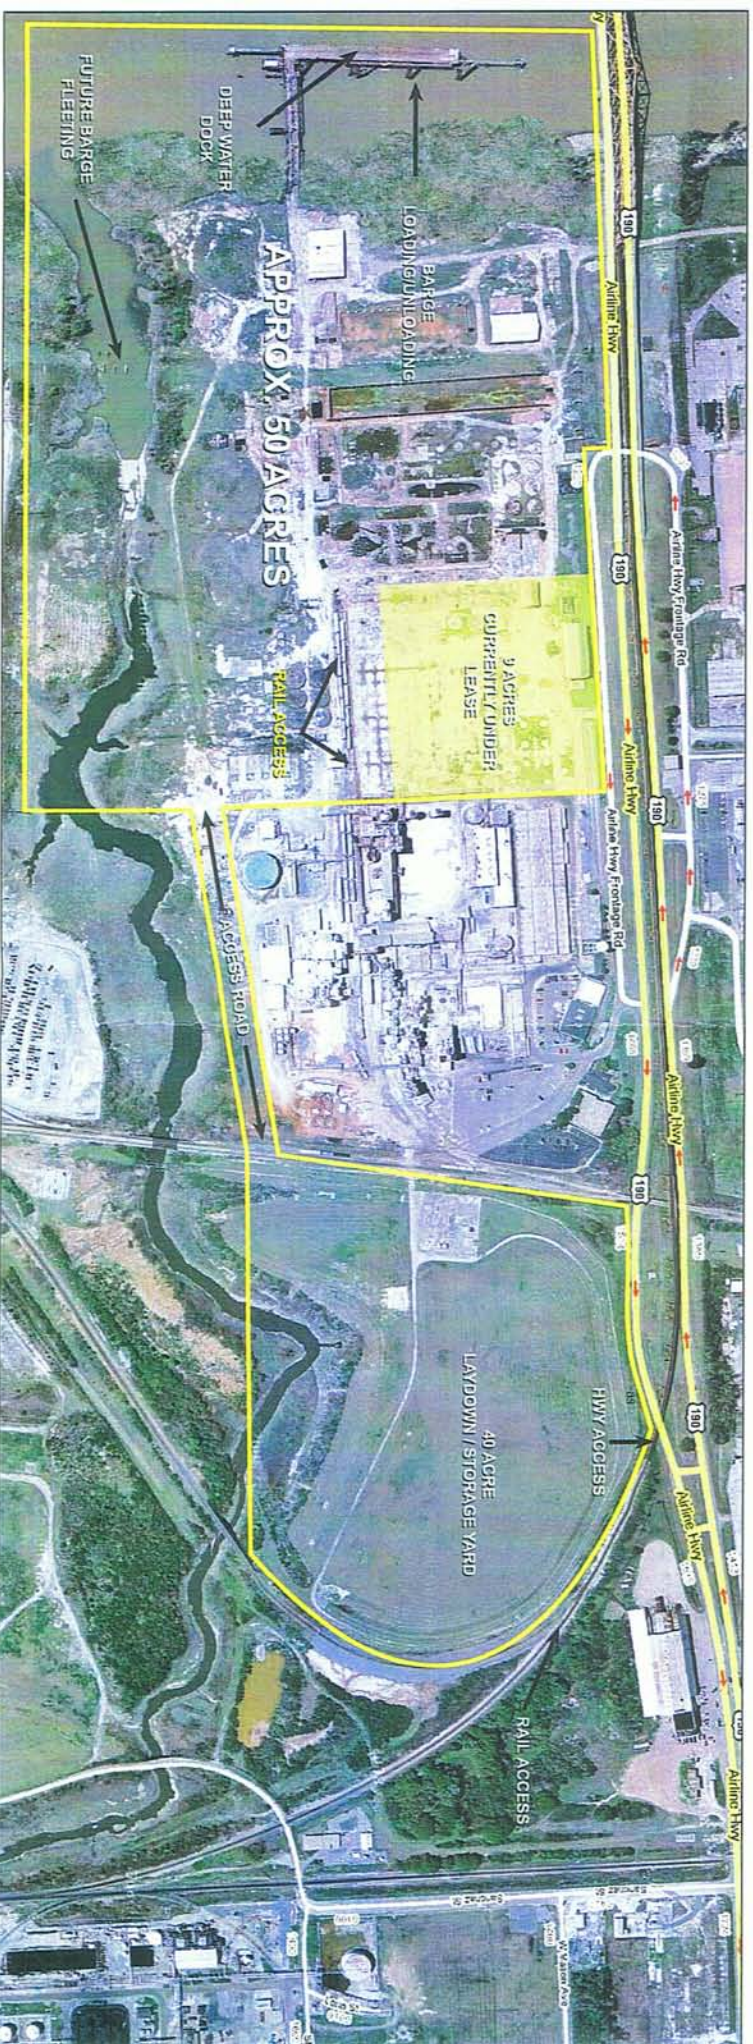

Available for Lease

Baton Rouge, LA Mile Marker 234 at old Mississippi River Bridge Baton Rouge Side

Approx. 50 Acres

BARGES MORNING AT CEMUS DOCK (DEC. 2008)

BATON ROUGE MISSISSIPPI RIVER
STAGE: 7.8 DECEMBER 1, 2008

SHIP DRAFT 36' - 75', UP THRU
AFRAMAX SIZE
(SEE ATTACHED RIVER PILOTS LETTER)