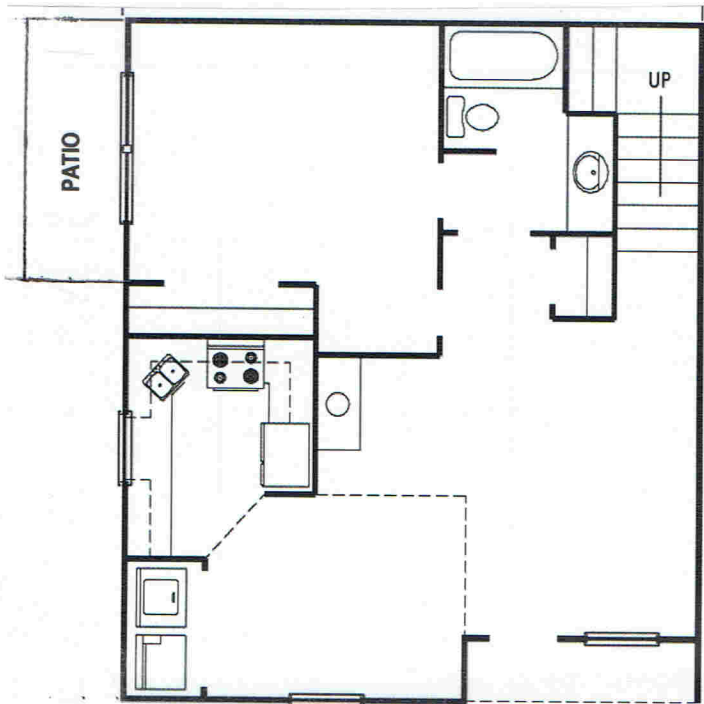

Shenandoah Ridge Townhomes

3 BEDROOM 2 BATH TOWNHOUSE

1,300 sq ft

Kennesaw Drive

Baton Rouge

Floor Plans Include:

Fully Equipped Kitchen, Washer/Dryer Connections, Private Patio

Located in the Shenandoah Elementary School District

FIRST FLOOR

SECOND FLOOR

Contact Garry Lewis Properties at (225) 930-9996 or email us at gprops@bellsouth.net