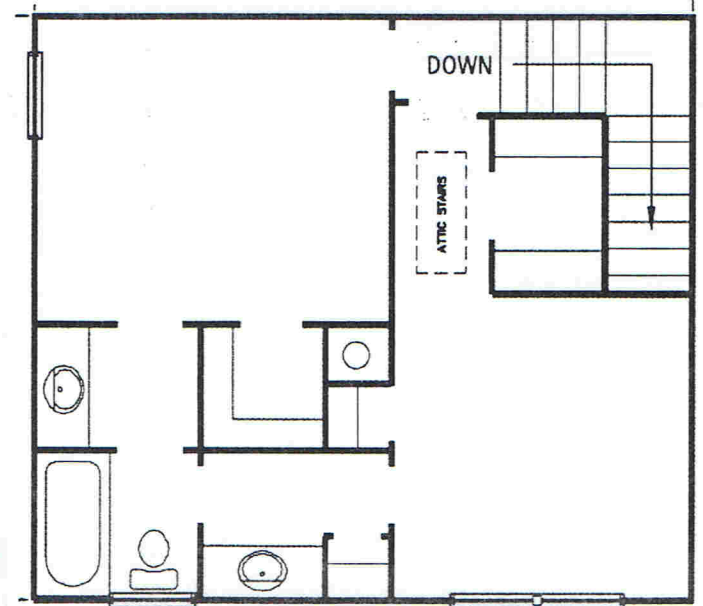

Shenandoah Ridge Townhomes

3 BEDROOM 2 BATH TOWNHOUSE

1,300 sq ft

Kennesaw Drive

Baton Rouge

Floor Plans Include:

Fully Equipped Kitchen, Washer/Dryer Connections, Private Patio

Located in the Shenandoah Elementary School District

FIRST FLOOR

SECOND FLOOR

Contact Garry Lewis Properties at (225) 930-9996 or email us at gprops@bellsouth.net