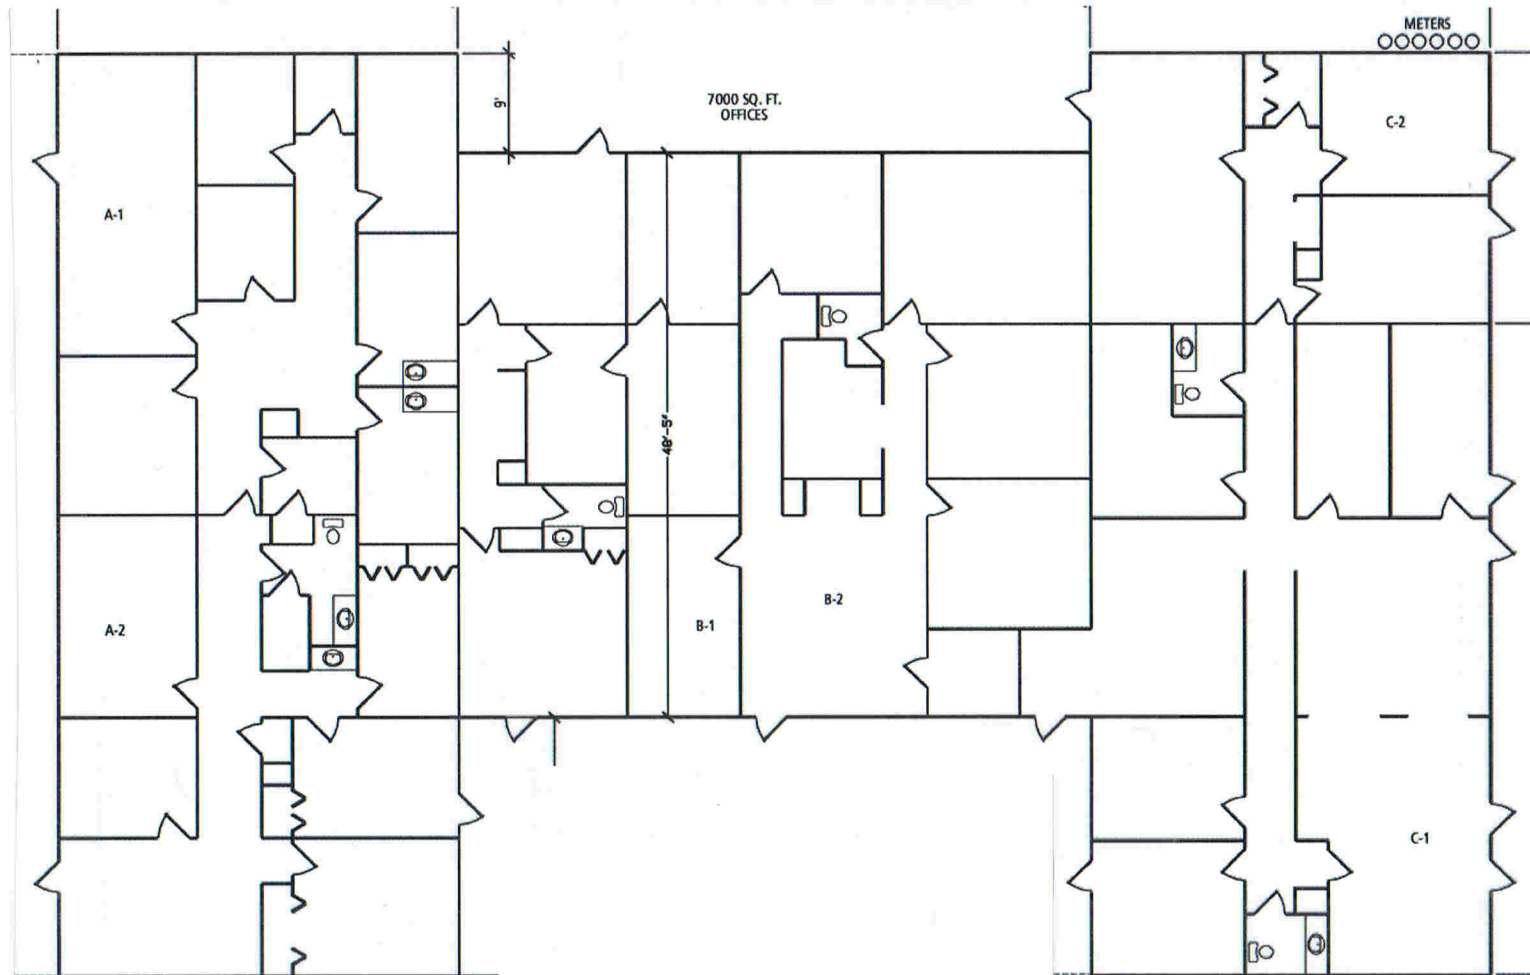

Runnymede Office Space

800-950 sq ft Offices
Located on Old Hammond Highway
Convenient to Airline Highway

Floor Plans Include:
Waiting Rooms and Kitchens, Triple Net Lease

Contact Garry Lewis Properties at (225) 930-9996 or email us at glprops@bellsouth.net